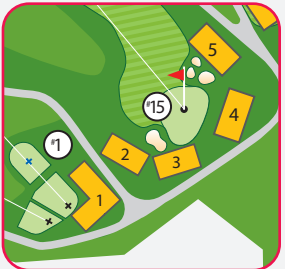

### Fan Seating Areas

1. The Employer Group Bleachers
2. Heroes Outpost
3. Exact Sciences Porch
4. Alliant Energy Power Pavilion
5. Tito's Golf Club

6. UW Madison-Terrace
7. Wisconsin State Journal Bleachers and Buck & Honey's Patio
8. AmFam Chalet\*
9. Skyboxes\*
10. Wilber Group Bleachers

11. Club Strick\*
12. Leinie's Lodge
13. Cozen O'Connor Bleachers
14. Milio's Par 3 Patio
15. Cabanas\*

\*Upgraded ticket required